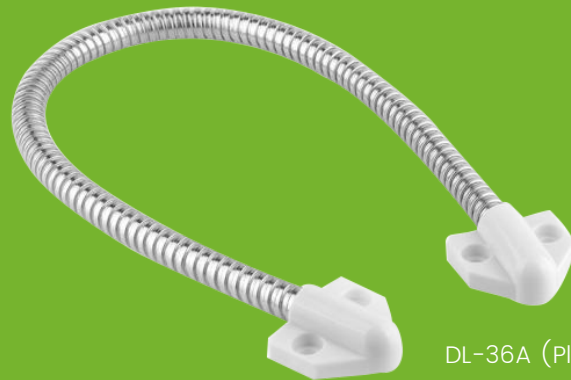

Door Cord Loop With Sprint Plastic Caps

DL-36A (Plastic)

What is concealed door loop?

Whereas typical door loops are surface mounted and remain constantly visible, the Concealed Door Loop slides into the door and/or frame completely concealing itself when the door is closed. ...

The Concealed Door Loops aesthetic appeal will benefit retrofits and new installations alike.

Specifications

Wire diameter	8mm	Head Material	Plastic
Door loop length	400mm	Installation	Exposed Mounting
Hose Material	Stainless Steel		

Dimensions